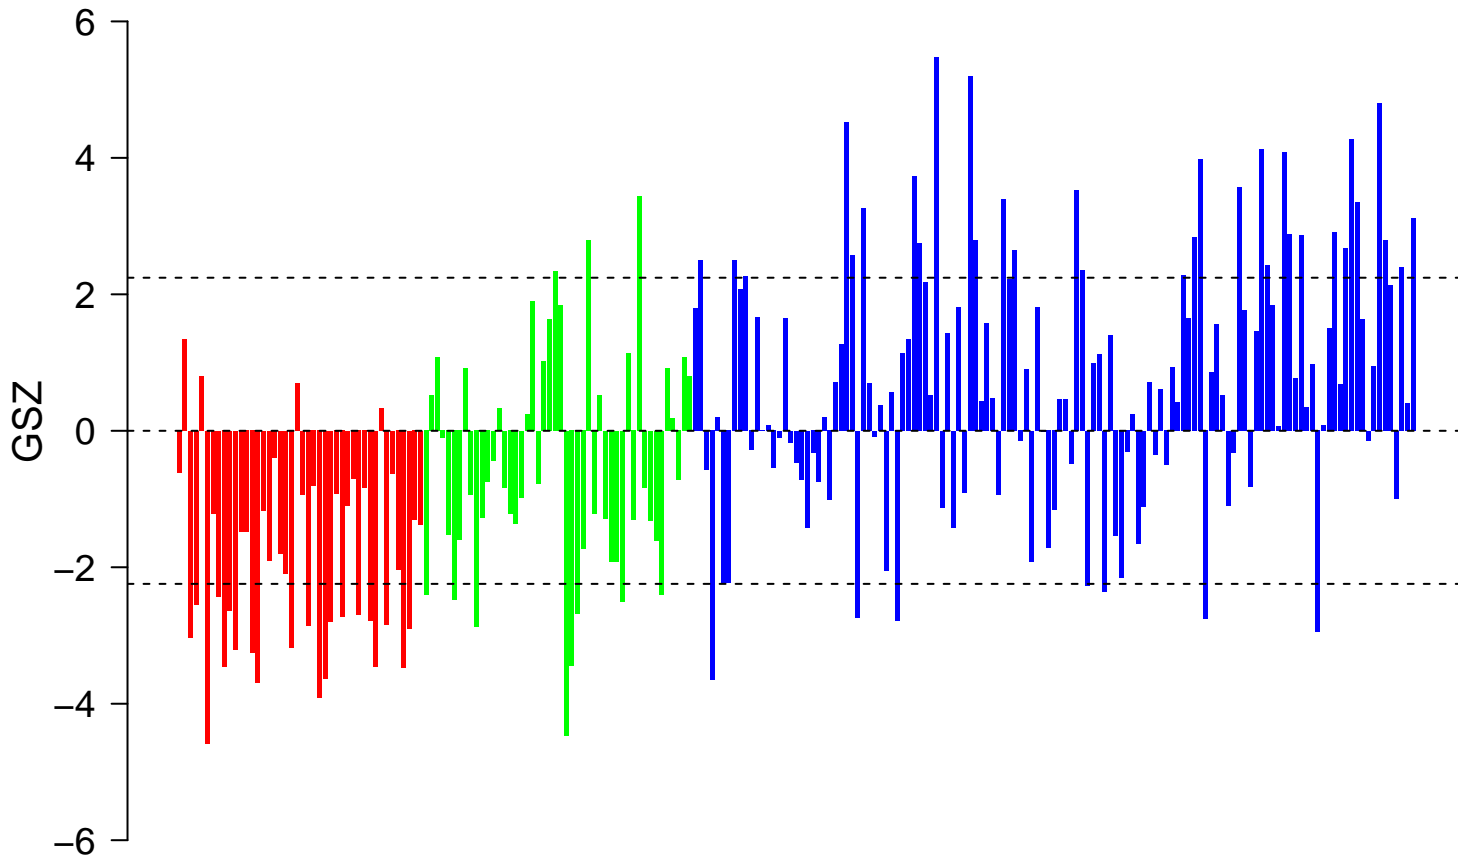

# HERNANDEZ\_ABERRANT\_MITOSIS\_BY\_DOCETACEL\_2NM\_UP

# HERNANDEZ\_ABERRANT\_MITOSIS\_BY\_DOCETACEL\_2NM\_UP

■ on  
■ -  
□ off